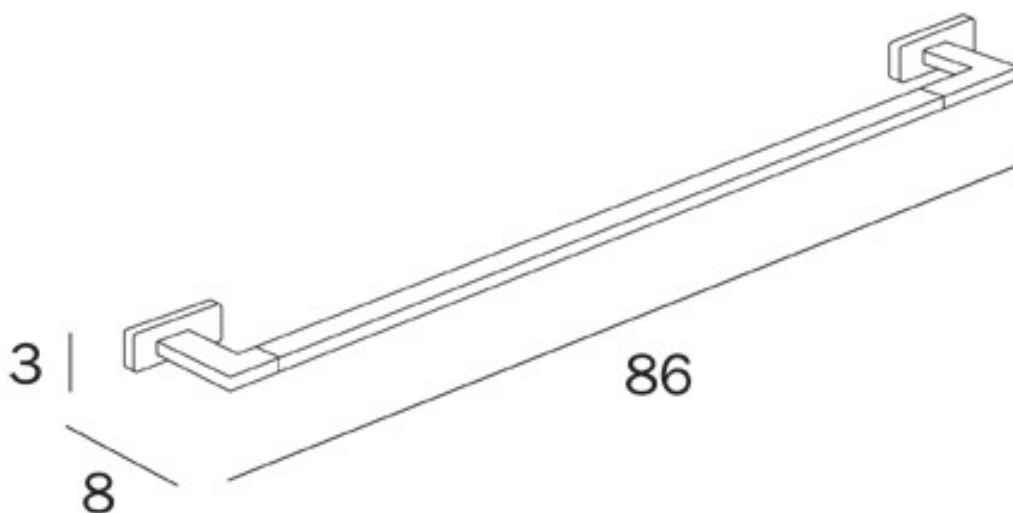

Available Colours:

- Chrome - A1818D CR
- Matte White - A1818D WM
- Matte Black - A1818D NE
- Brushed Nickel - A1818D AC
- Black Chrome - A1818D CF
- Brushed Black Chrome - A1818D CG
- Gold Plate - A1818D DR
- Rose Gold - A1818D OR
- Brushed Rose Gold - A1818D OS
- Bronze - A1818D BZ

Manufactured in Italy

2 Year Replacement Warranty